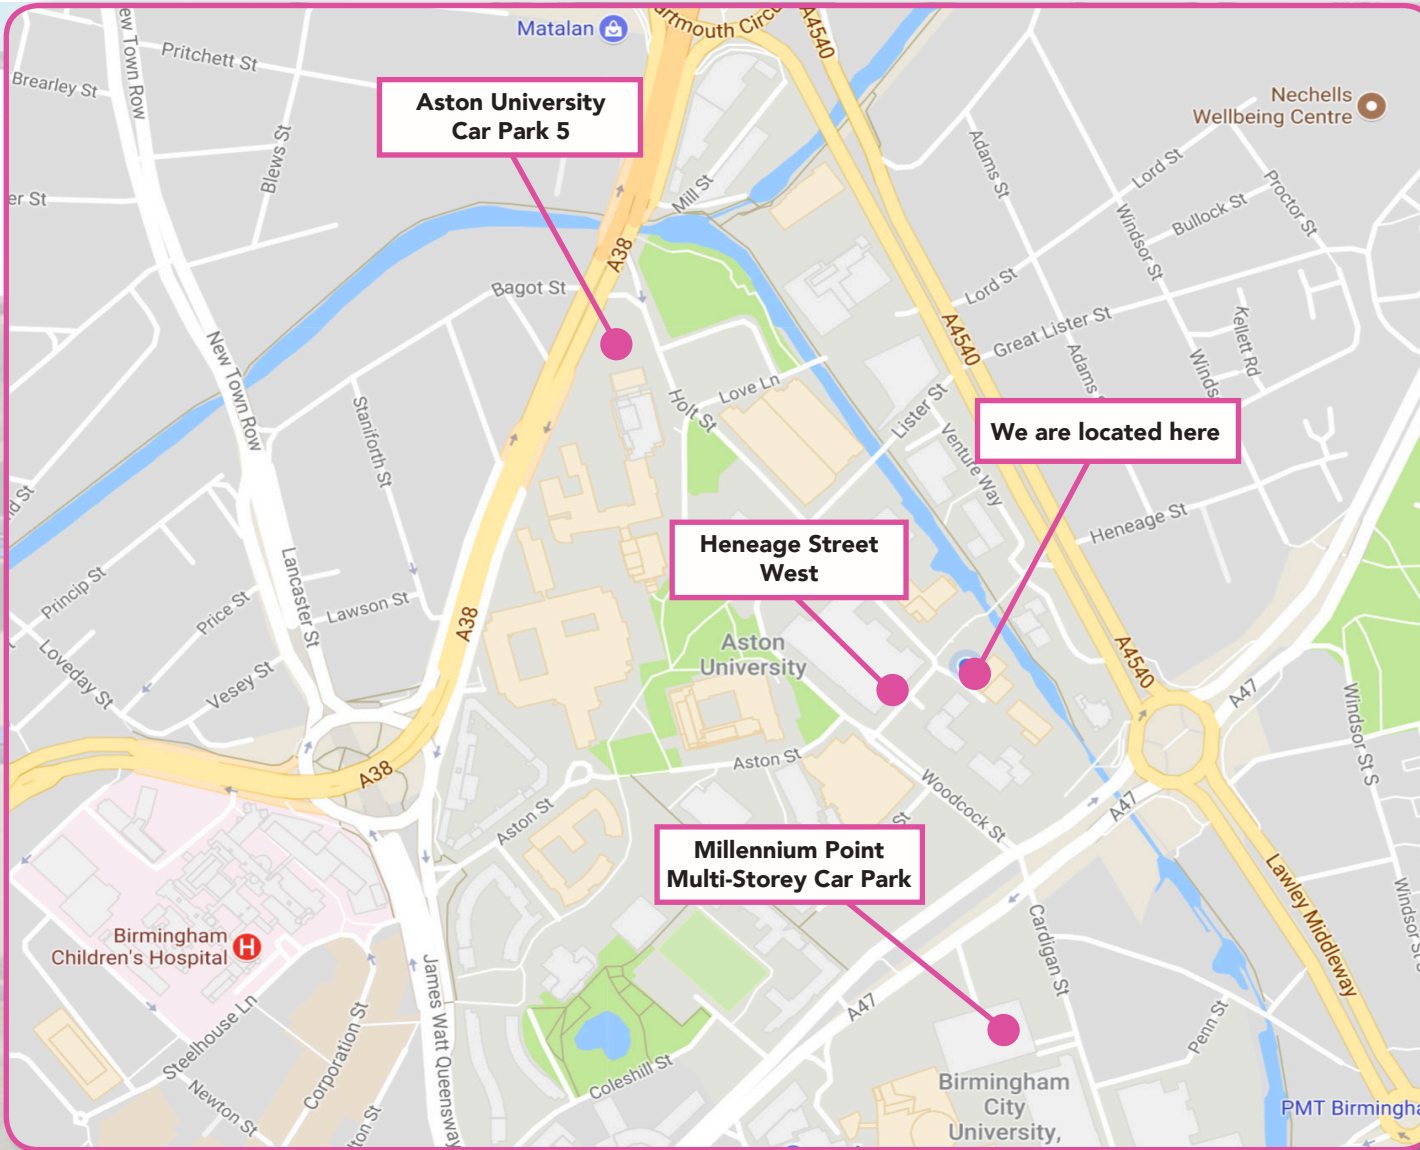

## Location Map for:

Services for Education, Unit 3 Holt Court,  
Holt Street, Birmingham Science Park  
Aston, Birmingham, B7 4AX

### Parking Information:

For those travelling by car the **Millennium Point multi-storey car park** is located within easy walking distance from Holt Court, nearest access off the A47 (Jennens Road) via Howe Street, B4 7SA. From the car park it is only a short walk to Holt Court via Woodcock Street. Take a right opposite the Doug Ellis Sports Centre and head down Heneage Street West to Unit 3 Holt Court (the second building on the right).

**For further information about Millennium Point multi-storey car park charges please click on the link below:**

[https://www.birmingham.gov.uk/directory\\_record/6674/millennium\\_point\\_multi-storey\\_car\\_park](https://www.birmingham.gov.uk/directory_record/6674/millennium_point_multi-storey_car_park) **Alternatively there are short stay road parking options** within close proximity of Unit 3 Holt Court (far end of Holt Street and on Woodcock Street); and Aston University Car Park 5 located off Holt Street (B7 4BH) is available for public use as is Car Park 6 located off Woodcock Street (evening and weekends only).

### Public Transport Information:

Within walking distance of the city centre Holt Court (B7 4AX) is readily accessible by local bus and rail networks.

To plan your visit using public transport please click on the link below: <https://www.networkwestmidlands.com/plan-your-journey>